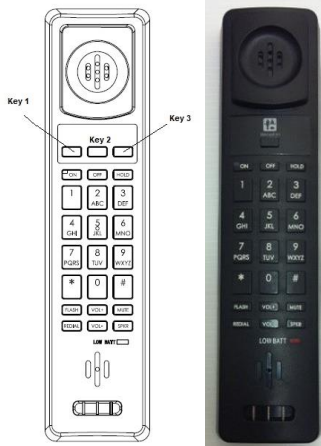

Cordless Handset, Black

E: marketing@bittelasia.com W: www.bittelasia.com

Bittel Asia Pte Ltd (Singapore): Tel: +65 6692 8034 Fax: +65 6692 8001 A: 10 Raeburn Park #03-01 Singapore 049483
Bittel Asia, Inc. (Philippines): Tel: +632 8893 8909 Fax: +632 8893 8909 Ext 802 A: Makati Corporate Office 28th Floor Cityland Pasong Tamo
Tower U2807, 2210 Chinco Roces Avenue (Pasong Tamo), Makati City, Philippines 1230
Copyright © 2022, Bittel Asia, All Rights Reserved. UNO and Bittel Logo are trademarks of Bittel.